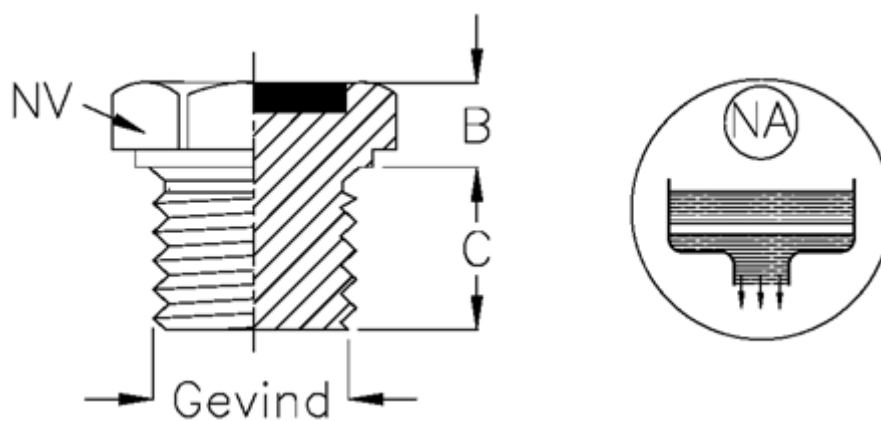

Article number: 21320464D

Description: Drain filling plug
Type 32A M22x1,5 ET.D (level black)

Measures

B	= 8
C	= 10
NV	= 27
Thread	= M22x1,5